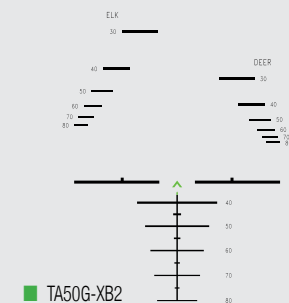

Trijicon ACOG® Crossbow Scope:

The ACOG Crossbow Scope reticles feature Bad River Outdoors® patented ranging system for elk and whitetail deer. The three reticles below have varying bolt drop compensators based on crossbow speed (see chart on the next page).