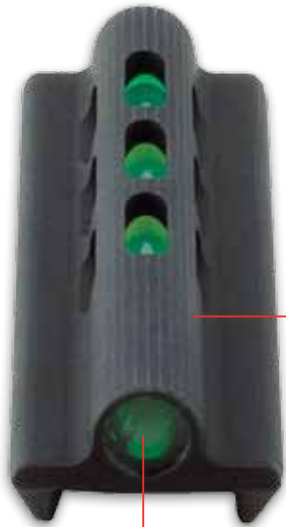

## Trijicon TrijiDot™ Color Options:

Choose between a brightly illuminated green or red fiber optic aiming point.

RED

GREEN

**Anodized Aircraft-Grade 6061-T6 Aluminum**  
Protective fiber optic cover.