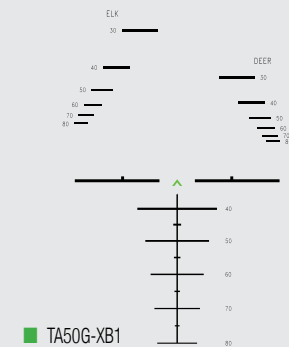

Trijicon ACOG® Crossbow Scope:

The ACOG Crossbow Scope reticles feature Bad River Outdoors® patented ranging system for elk and whitetail deer. The three reticles below have varying bolt drop compensators based on crossbow speed (see chart on the next page).