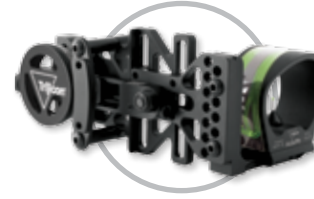

Trijicon AccuPin™ Bow Sight

Model BW50G-BL
Matte Black