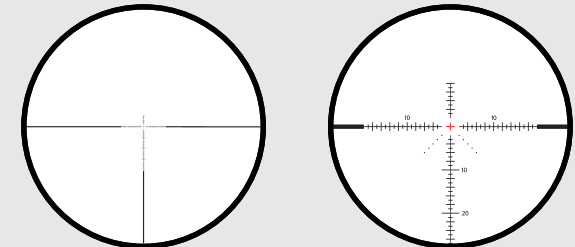

## Trijicon TARS™ Reticle Options:

Choose from a standard duplex crosshair, or between the two new exclusive Trijicon designed reticles: a Trijicon MIL-Square or an MOA crosshair.

3x

MOA Reticle  
■ TARS101